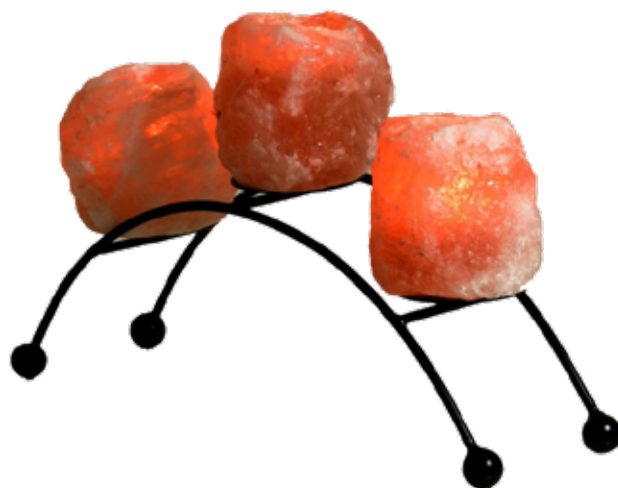

W R O U G H T I R O N

Half D Shape Salt Tealight

All Natural & Hand Carved

In order to provide the best options, we segregate the Dark Pink salt lamps and the Light Pink salt lamps. Some usage areas need less illuminance and other areas might need a more brighter light glow, these custom-selection of colors meet every individual's personal likes.

Half D Salt Tealight Glow Brighter:

Light passes less in the Dark colored pink salt lamps, making its glow warmer and more towards the red-ish tone, these can be used as the ideal night-light by the bedside, giving a warm glow and the healthy negative ions to breath during sleep.